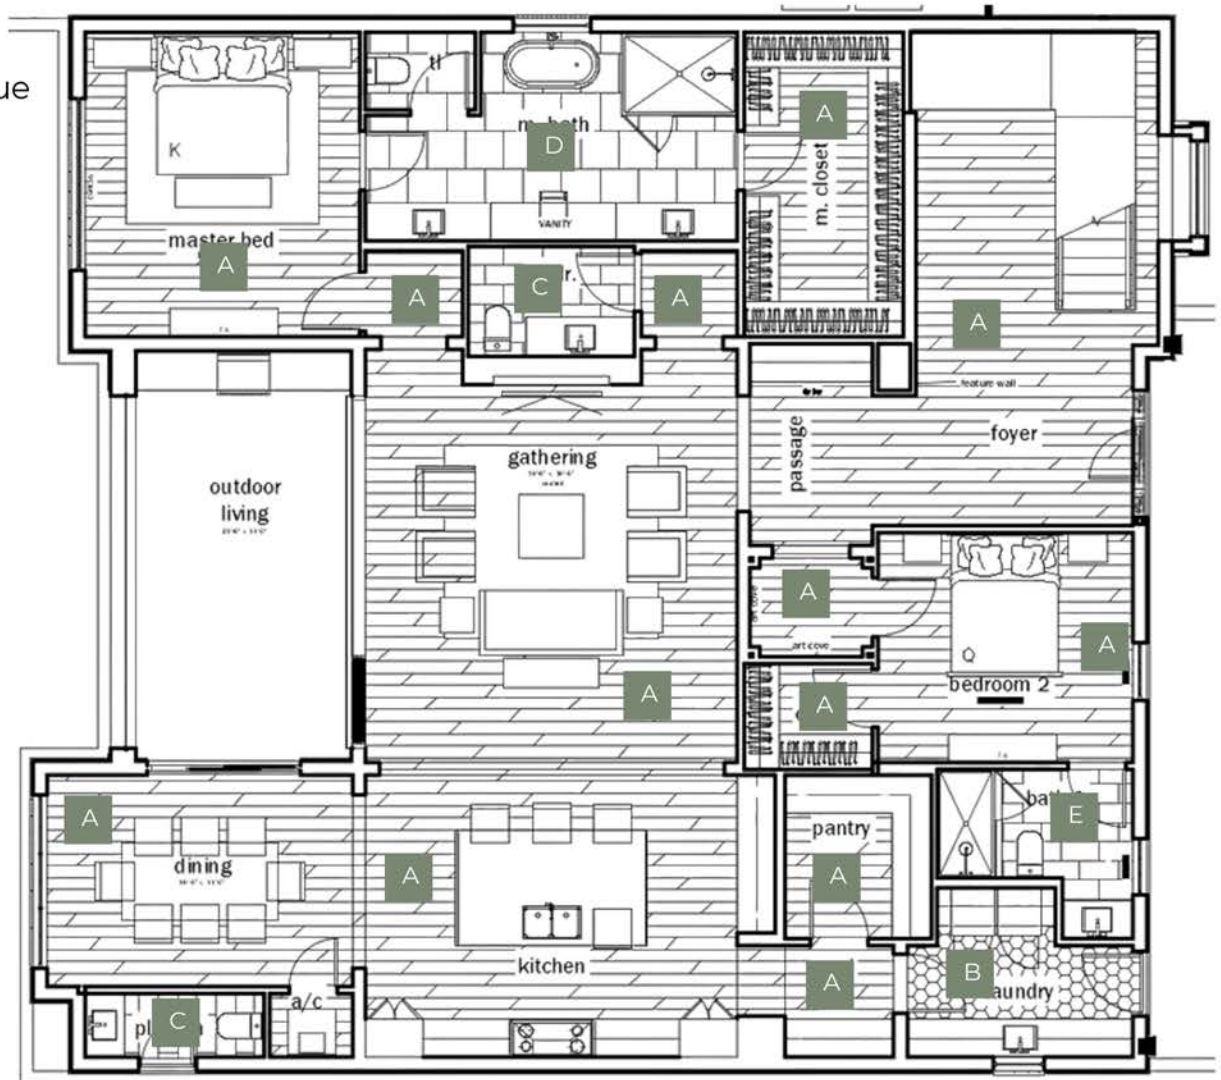

GROVE AT HARVEST DISTRICT LOT 18 • FIRST FLOOR FLOORING SCHEDULE

A Wood: Shaw Elegance Oak HW689 Applique

B Tile: Emser Sterlina II Silver Hex 8x10

C Tile: Happy Floors Waves Foam 12x24

D Tile: Tesoro Lucca Onyx Matte 24x24

E Tile: Emser Prodigy Cruz Matte 12x24