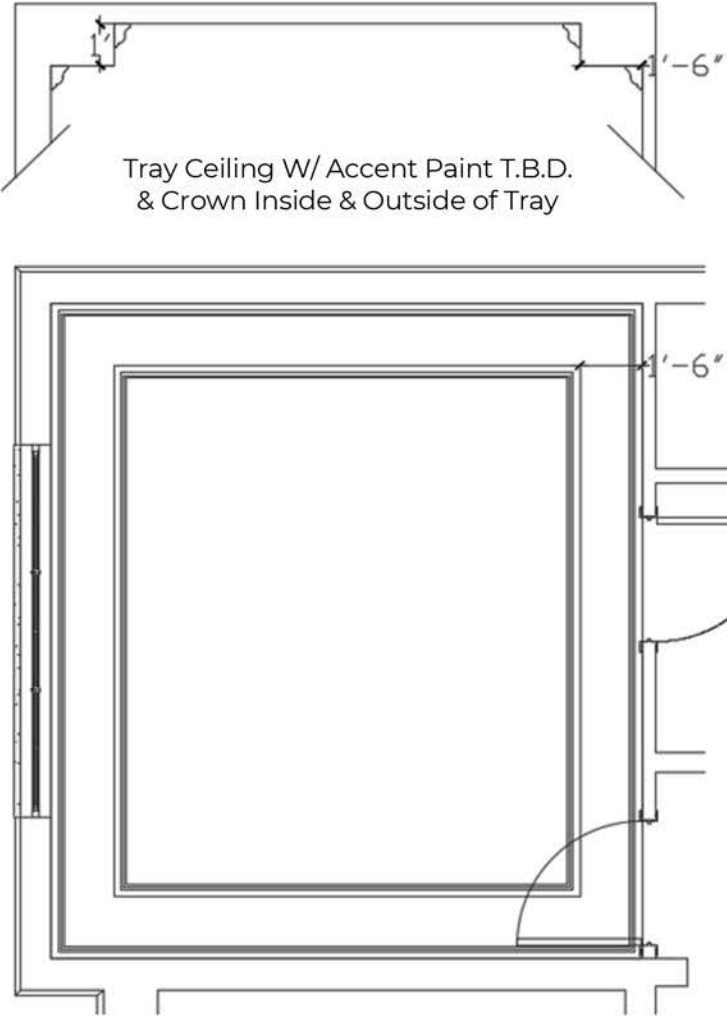

# GROVE AT HARVEST DISTRICT LOT 18 • MASTER BEDROOM CEILING & CONCEPT

CONCEPT PHOTO  
Tray Ceiling & Crown Inside & Outside of Tray