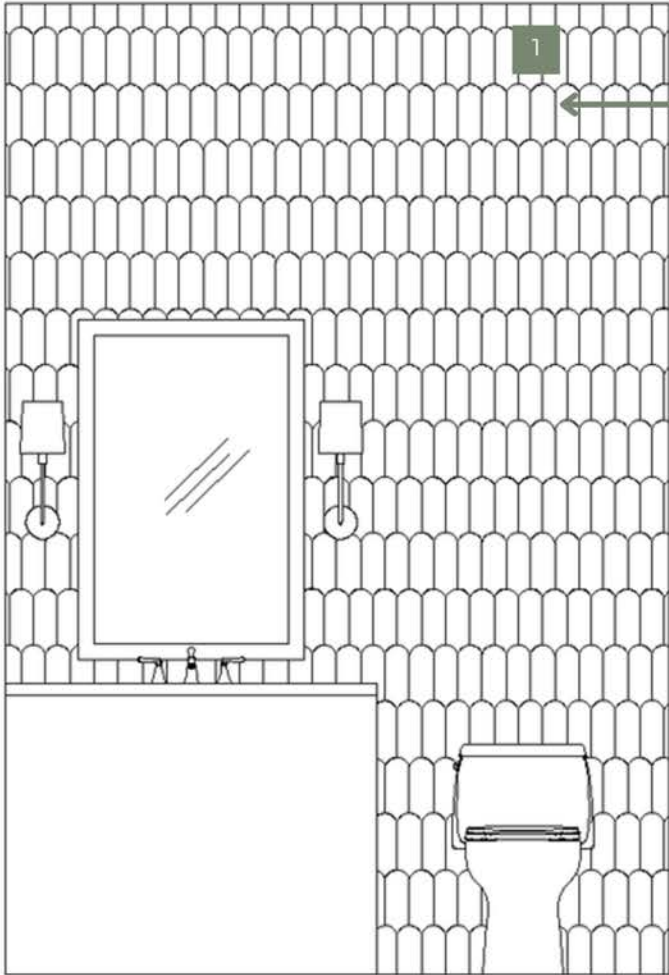

GROVE AT HARVEST DISTRICT LOT 18 • POWDER BATH