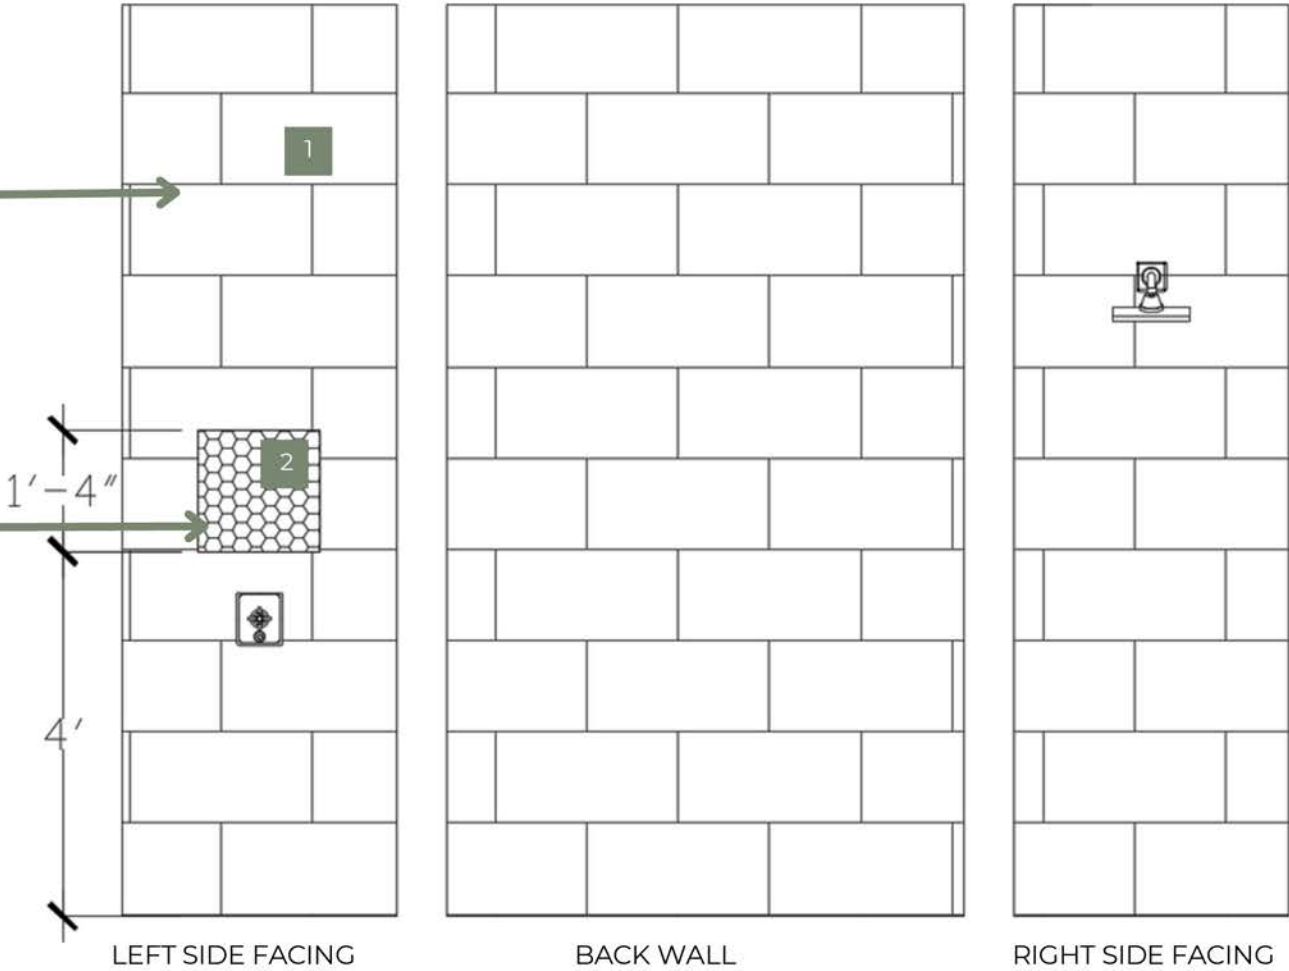

# GROVE AT HARVEST DISTRICT LOT 18 • BATH #5 UP

1

**FLOORING**  
 Happy Floors Waves Foam 12x24  
 Brick Joint, Use 3x24 Bullnose  
 Where Needed

2

**FLOORING & SHOWER NICHE**  
 Tesoro Soho Canvas White/Cloud  
 Blue Matte 1" Hex Mosaic W/ Insert  
 Grout: Mapei Avalanche