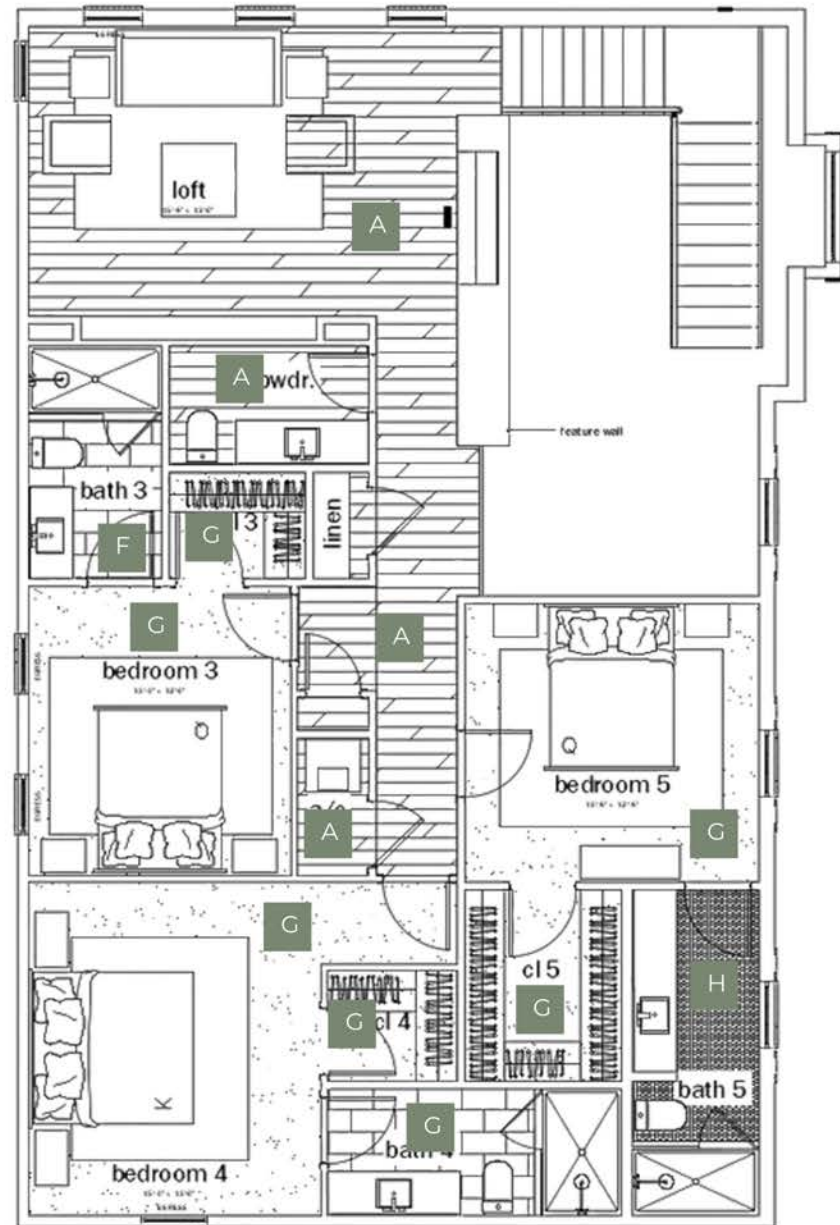

GROVE AT HARVEST DISTRICT LOT 18 • SECOND FLOOR FLOORING SCHEDULE

A Wood: Shaw Elegance Oak HW689 Applique

F Tile: Emser Nobleza Lugo Matte 12x24

G Tile: Tesoro Oyster Cape Grey 12x24

H Tile: Tesoro Canvas White/Cloud Blue Matte Hex

G Carpet: Shaw Expert Design Scotch Mist