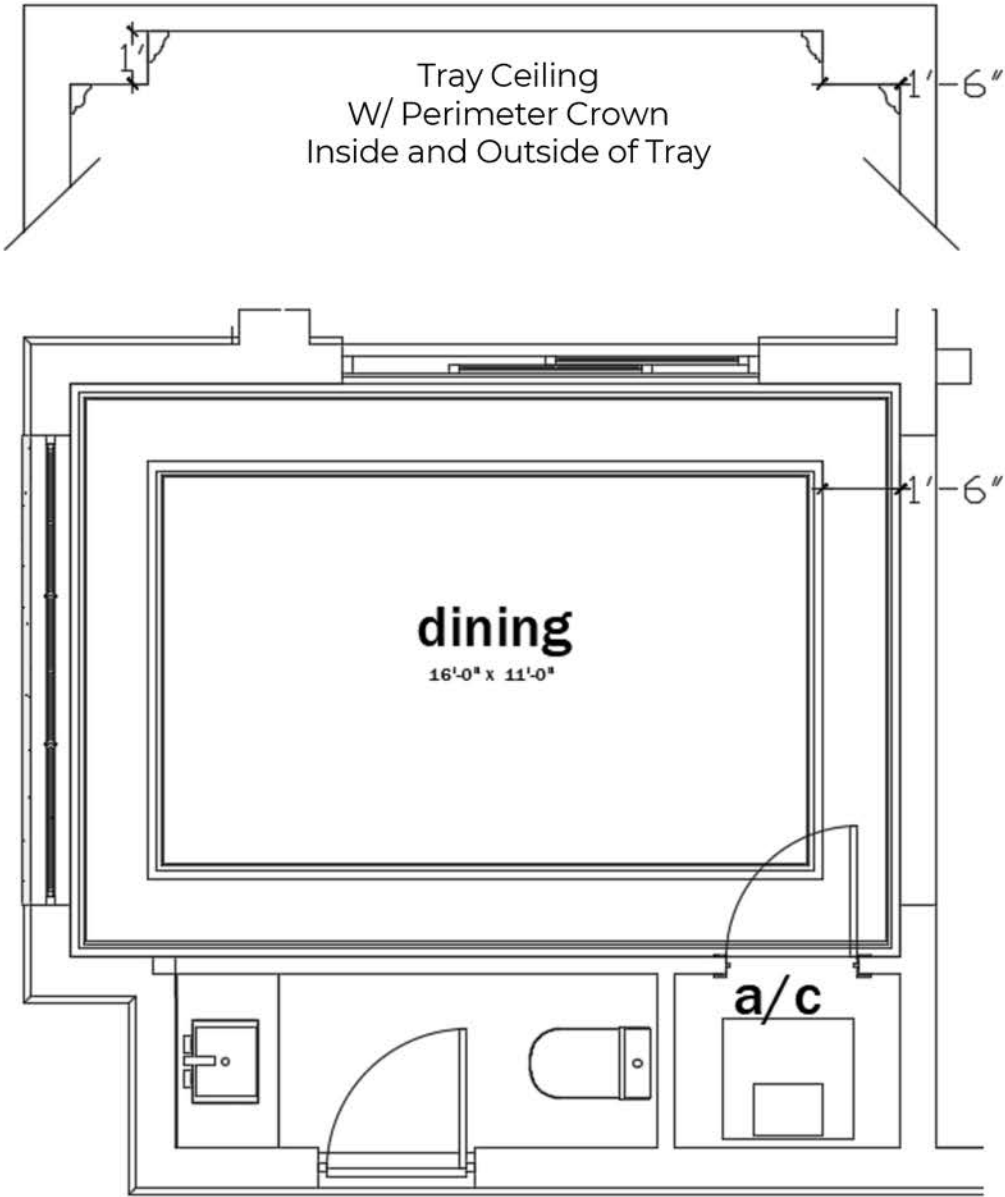

# GROVE AT HARVEST DISTRICT LOT 18 • DINING CEILING & CONCEPT

Tray Ceiling  
W/ Perimeter Crown  
Inside and Outside of Tray