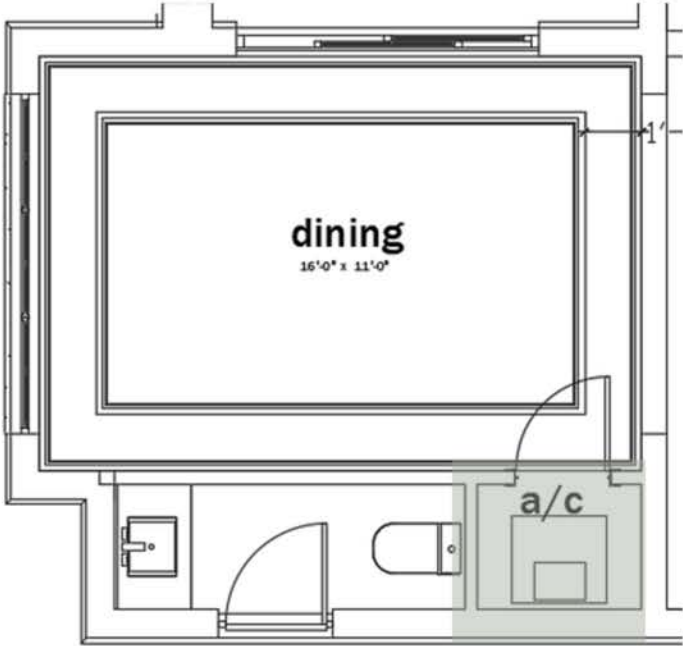

GROVE AT HARVEST DISTRICT LOT 18 • DINING WALL

Hide A/C Door in Dining Room
W/ Shiplap Painted Trim Color