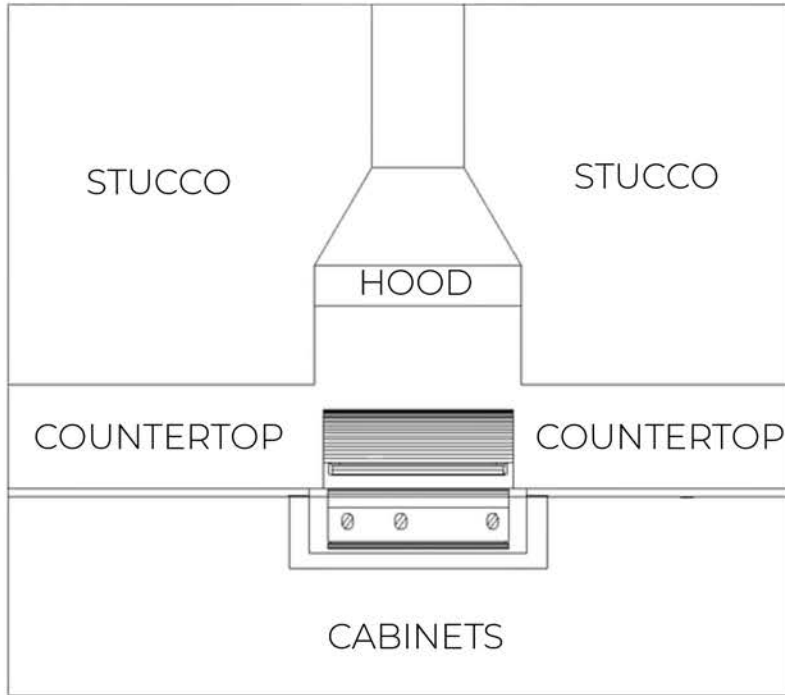

# GROVE AT HARVEST DISTRICT LOT 18 • SUMMER KITCHEN

**GRILL**  
Artisan Gas Grill AAEP-32 32"  
Stainless

**OUTDOOR BEVERAGE COOLER**  
PRB24C01AS-OD  
24" Stainless

**HOOD**  
36" Stainless

**CABINET DOOR STYLE**  
Tampa  
Whitewash