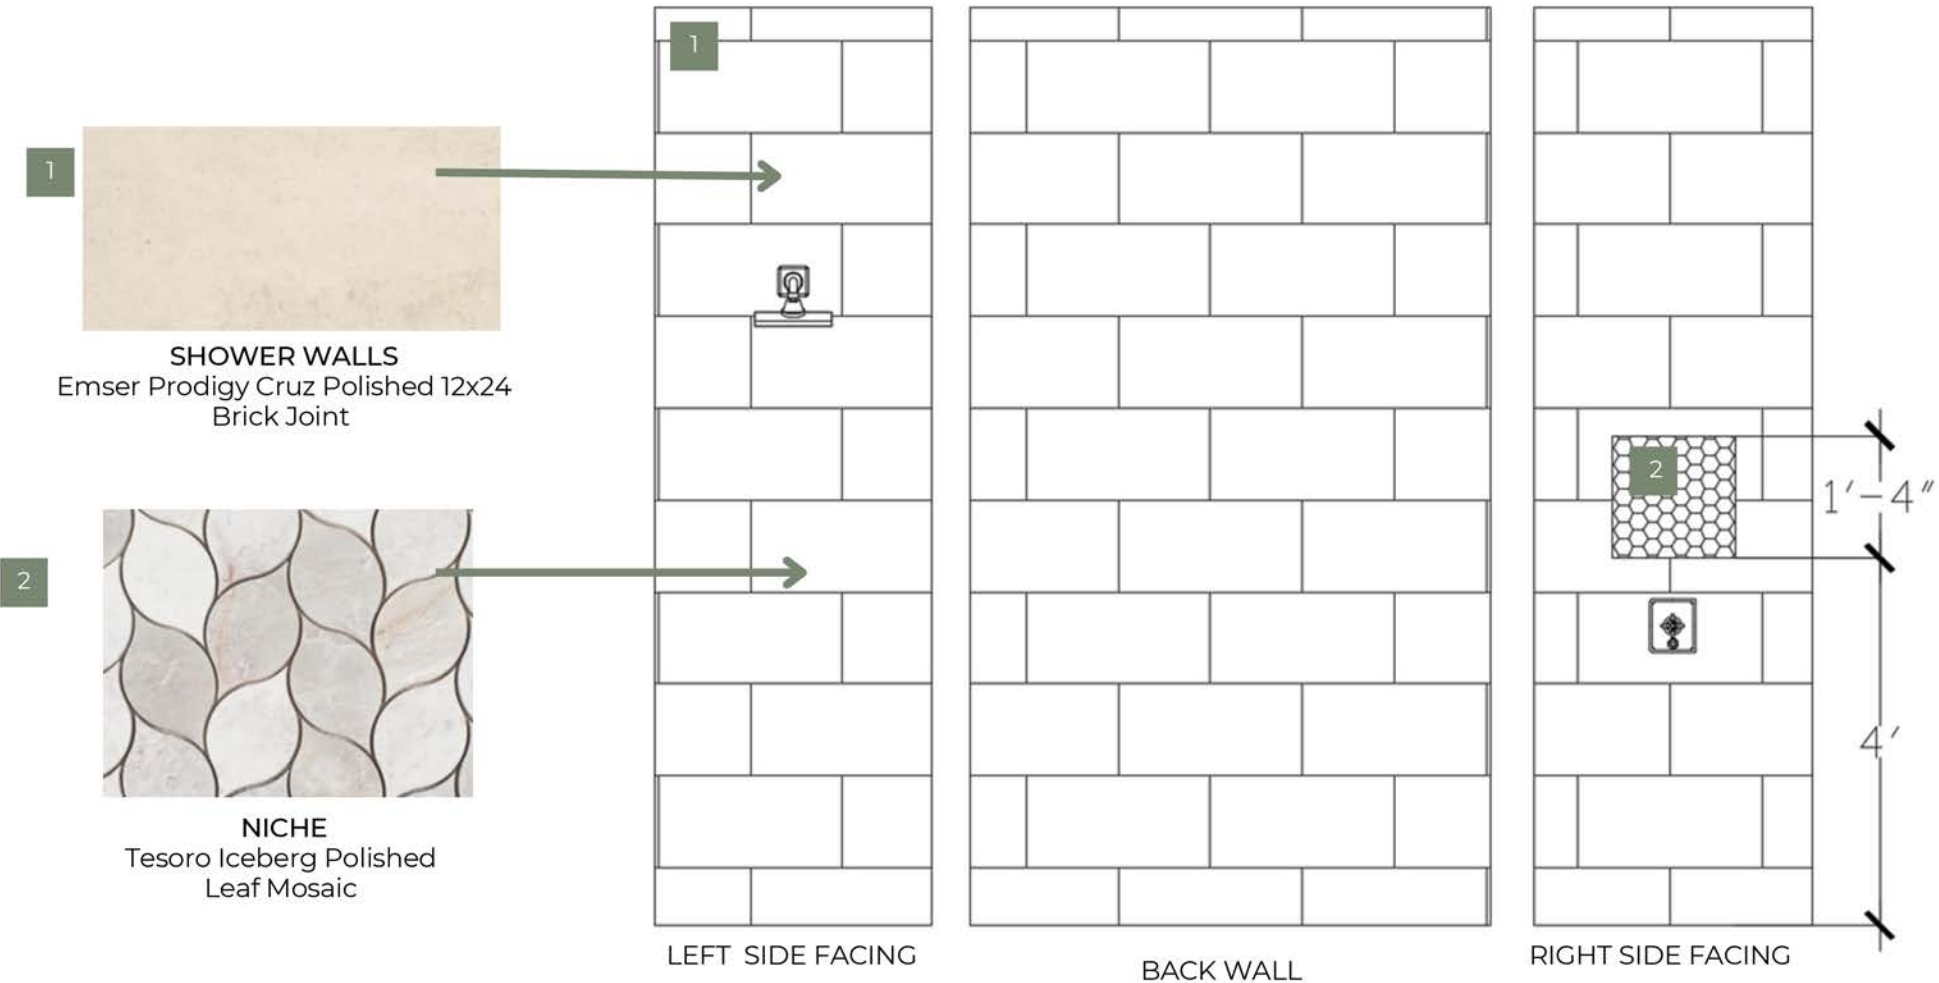

GROVE AT HARVEST DISTRICT LOT 18 • BATH #2 DN