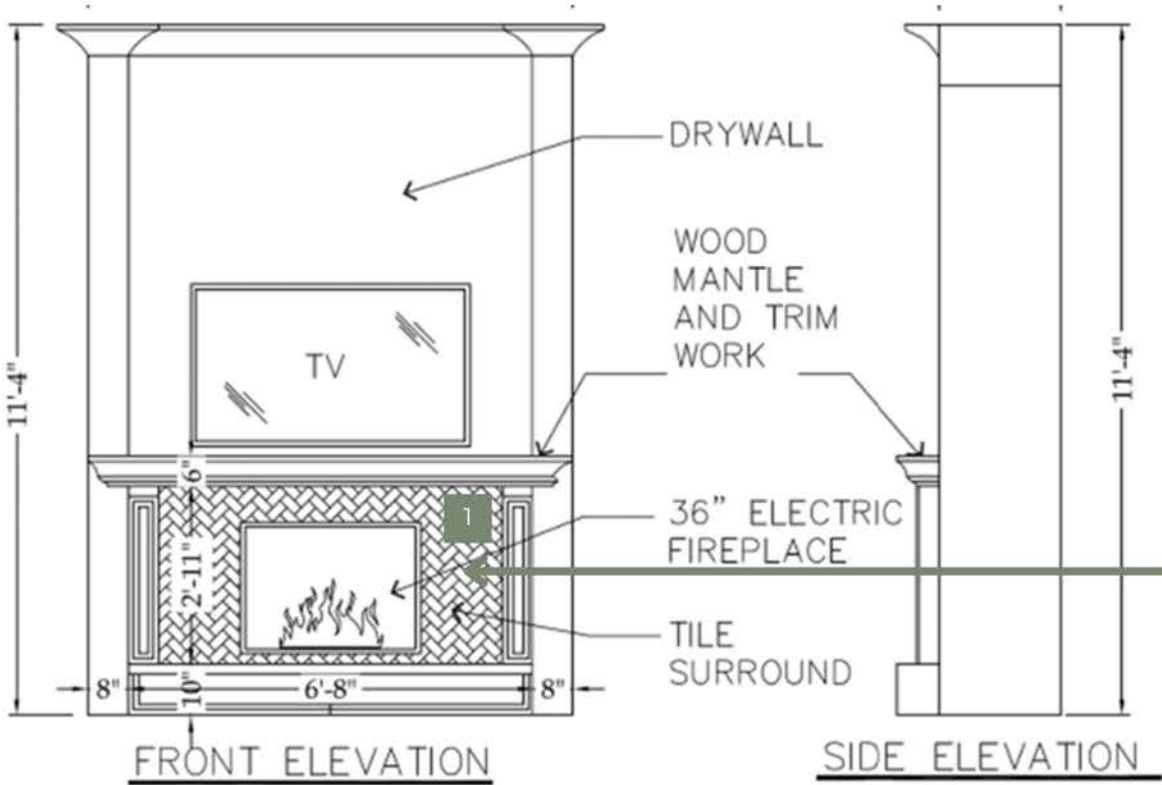

GROVE AT HARVEST DISTRICT LOT 18 • GATHERING ROOM FIREPLACE

PLEASE NOTE:
Fireplace accommodate 85" T.V.

36" Electric Square Log Set Included