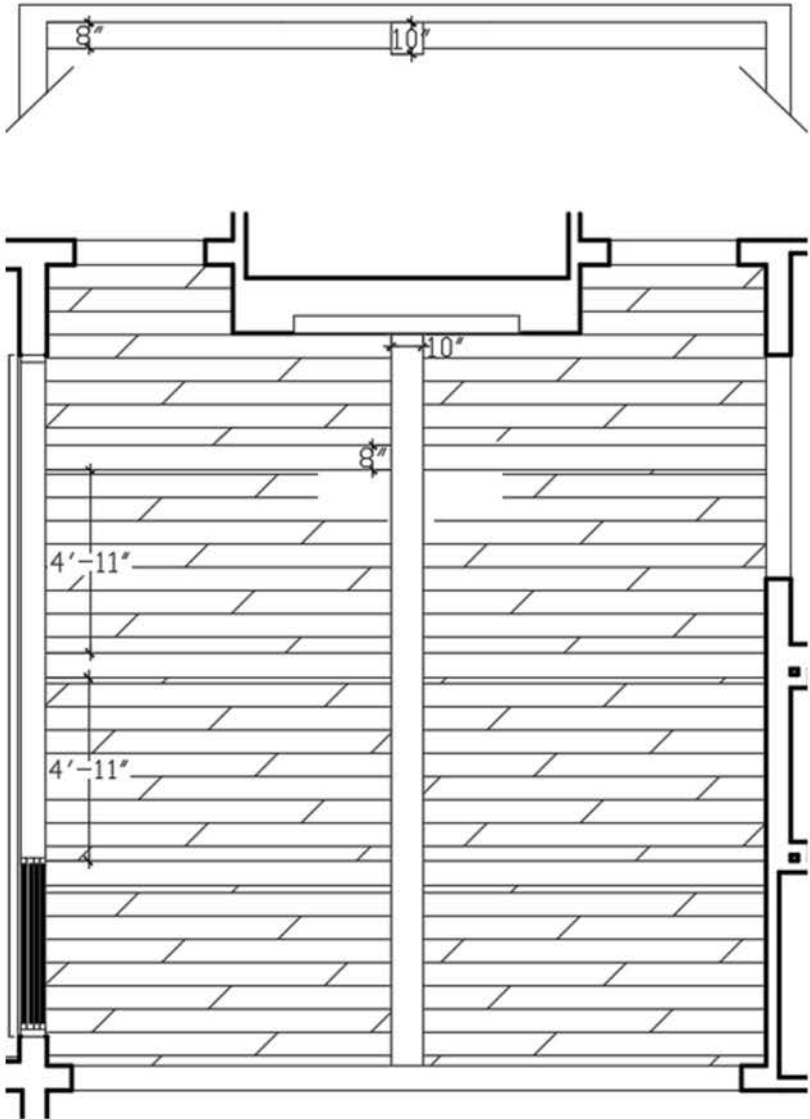

GROVE AT HARVEST DISTRICT LOT 18 • GATHERING CEILING

Sherwin Williams
SW 7005 Pure White