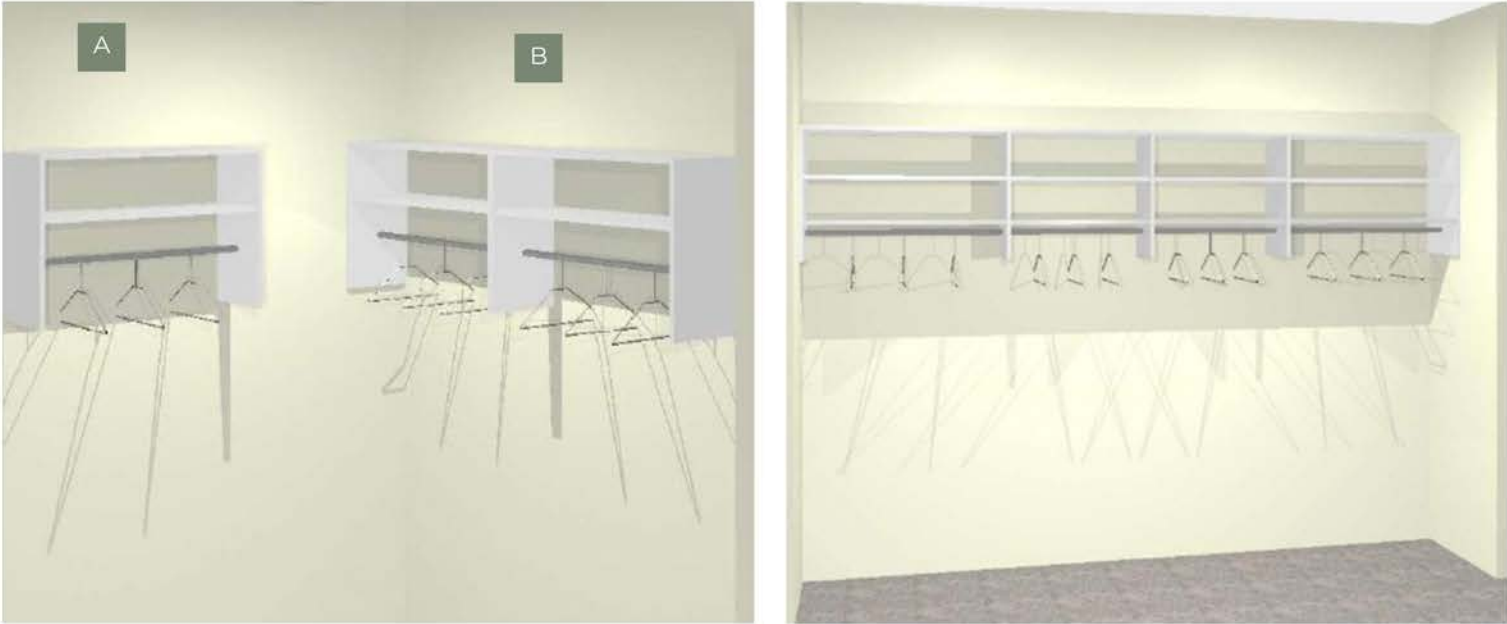

GROVE AT HARVEST DISTRICT LOT 18 • SECONDARY CLOSETS