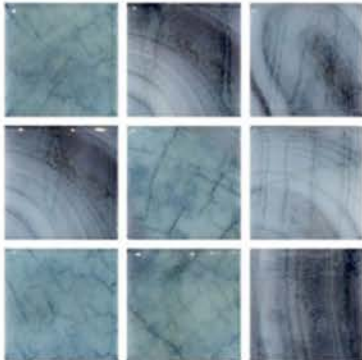

POOL TILE
Elysium Mosaic
Vanguard Penta Borneo
Grout: Mapei Frost