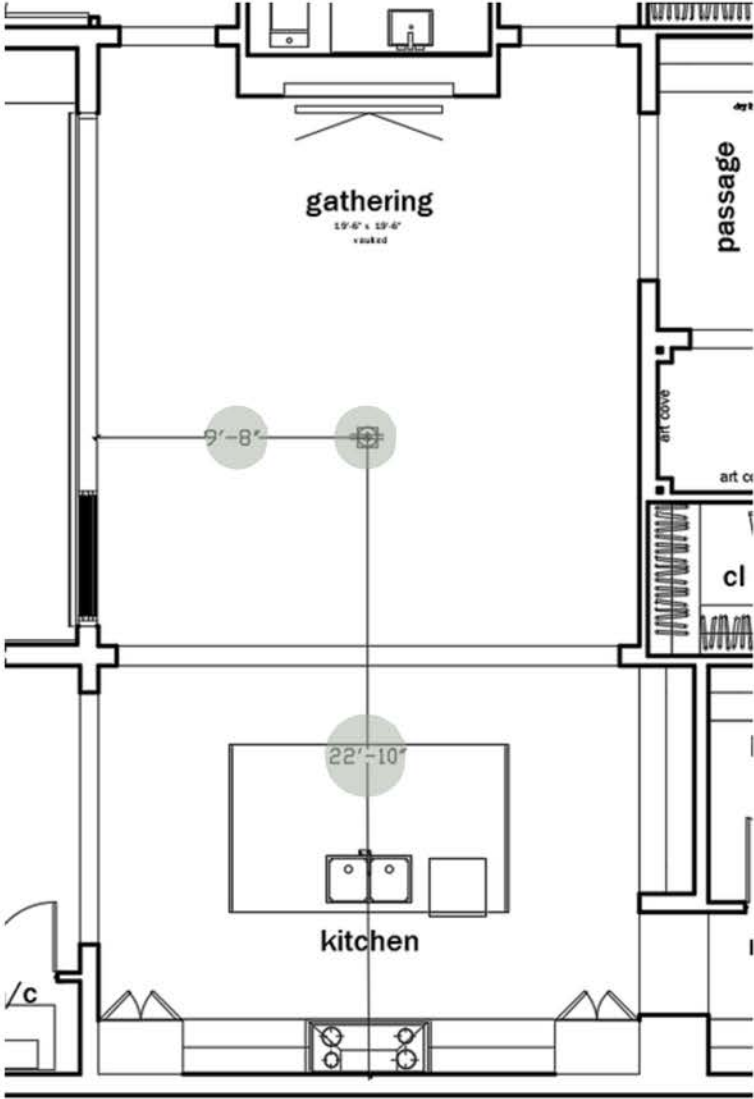

GROVE AT HARVEST DISTRICT LOT 18 • GATHERING FLOOR OUTLET LOCATIONS